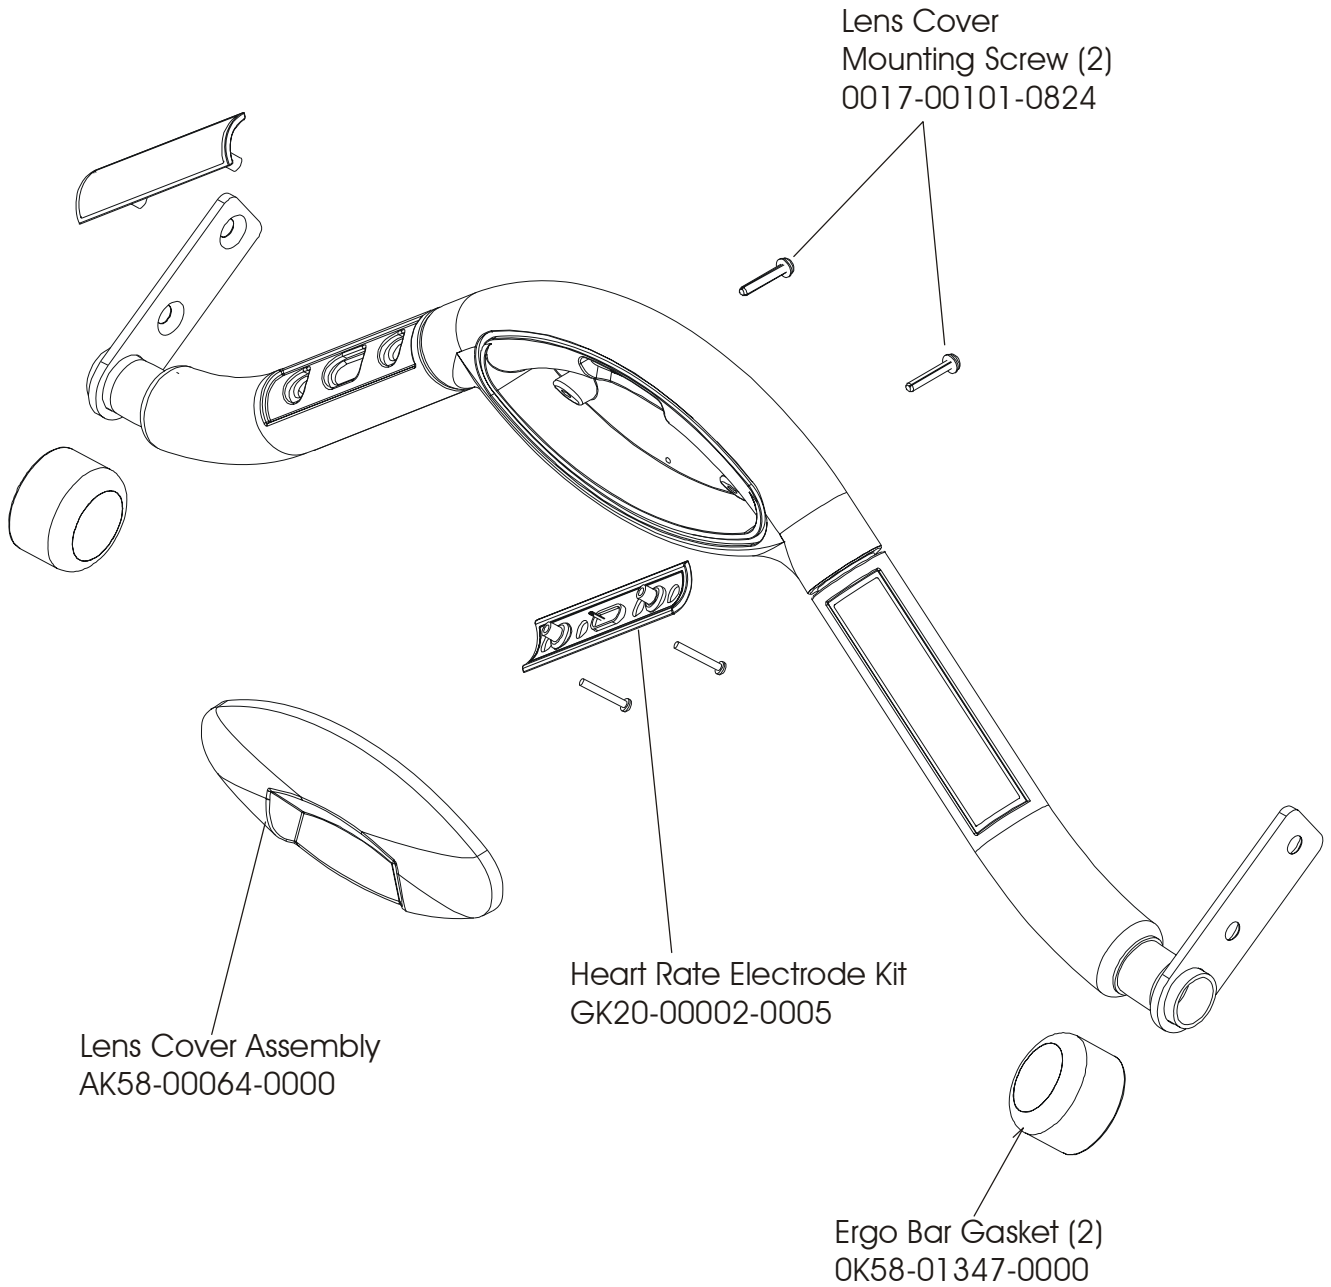

LifeFitness

Arctic Silver 97TEZ Treadmill

Customer Support Services
PARTS MANUAL rev. 09.05.11

ARCTIC SILVER 97TEZ
REFERENCES

97TEZ-0xxx-01
S/N TWZ10000 and up

OPERATION MANUAL	M051-00K58-A232
SERVICE MANUAL	M051-00K58-A159
ACCESS PLATE ASSEMBLY CONSISTS OF: 1) CONNECTOR PLATE 2) F TYPE CONNECTOR	AK58-00329-0000 0K58-01392-0000 0017-00021-2846
COAX CABLE	AK32-00020-0002
HARDWARE BAG	AK58-00226-0000
TOUCH UP PAINT: SPRAY CAN .5 OZ BOTTLE W/APPLICATOR .33 OZ PEN	 0017-00008-0204 0017-00008-0205 0017-00008-0206
PARTS DESCRIPTION for Entertainment	PART NUMBERS
LINE-CORD 125V; 10A; DOMESTIC B	0017-00003-0963
POWER-SUPPLY AC-TO-DC; 12V 6' CORD	0017-00003-0967
POWER-SUPPLY AC-TO-DC; 12V 10' CORD	0017-00003-0970
LINE-CORD 250V; 10A; EUROPEAN B	0017-00003-0964
LINE-CORD 250V; 10A; BRITISH B	0017-00003-0965
LINE-CORD 250V;10A; AUSTRALIAN B	0017-00003-0966
COAX CBL-ASS	AK32-00020-0002

97TEZ-0xxx-01
S/N TWZ10000 and up

ARCTIC SILVER 97TEZ
Leg Leveler Assembly – AK58-00370-0000

97TEZ-0xxx-01
S/N TWZ100000 and up

ARCTIC SILVER 97TEZ
Front Roller Assembly--AK58-00066-0000

97TEZ-0xxx-01
S/N TWZ100000 and up

ARCTIC SILVER 97TEZ
Ergo Bar w/Lifepulse

97TEZ-0xxx-01
S/N TWZ100000 and up

ARCTIC SILVER 97TEZ

Power Components Schematic

97TEZ-0xxx-01
S/N TWZ10000 and up

ARCTIC SILVER 97TEZ

Wax/Lift Power Supply

97TEZ-0xxx-01
S/N TWZ10000 and up